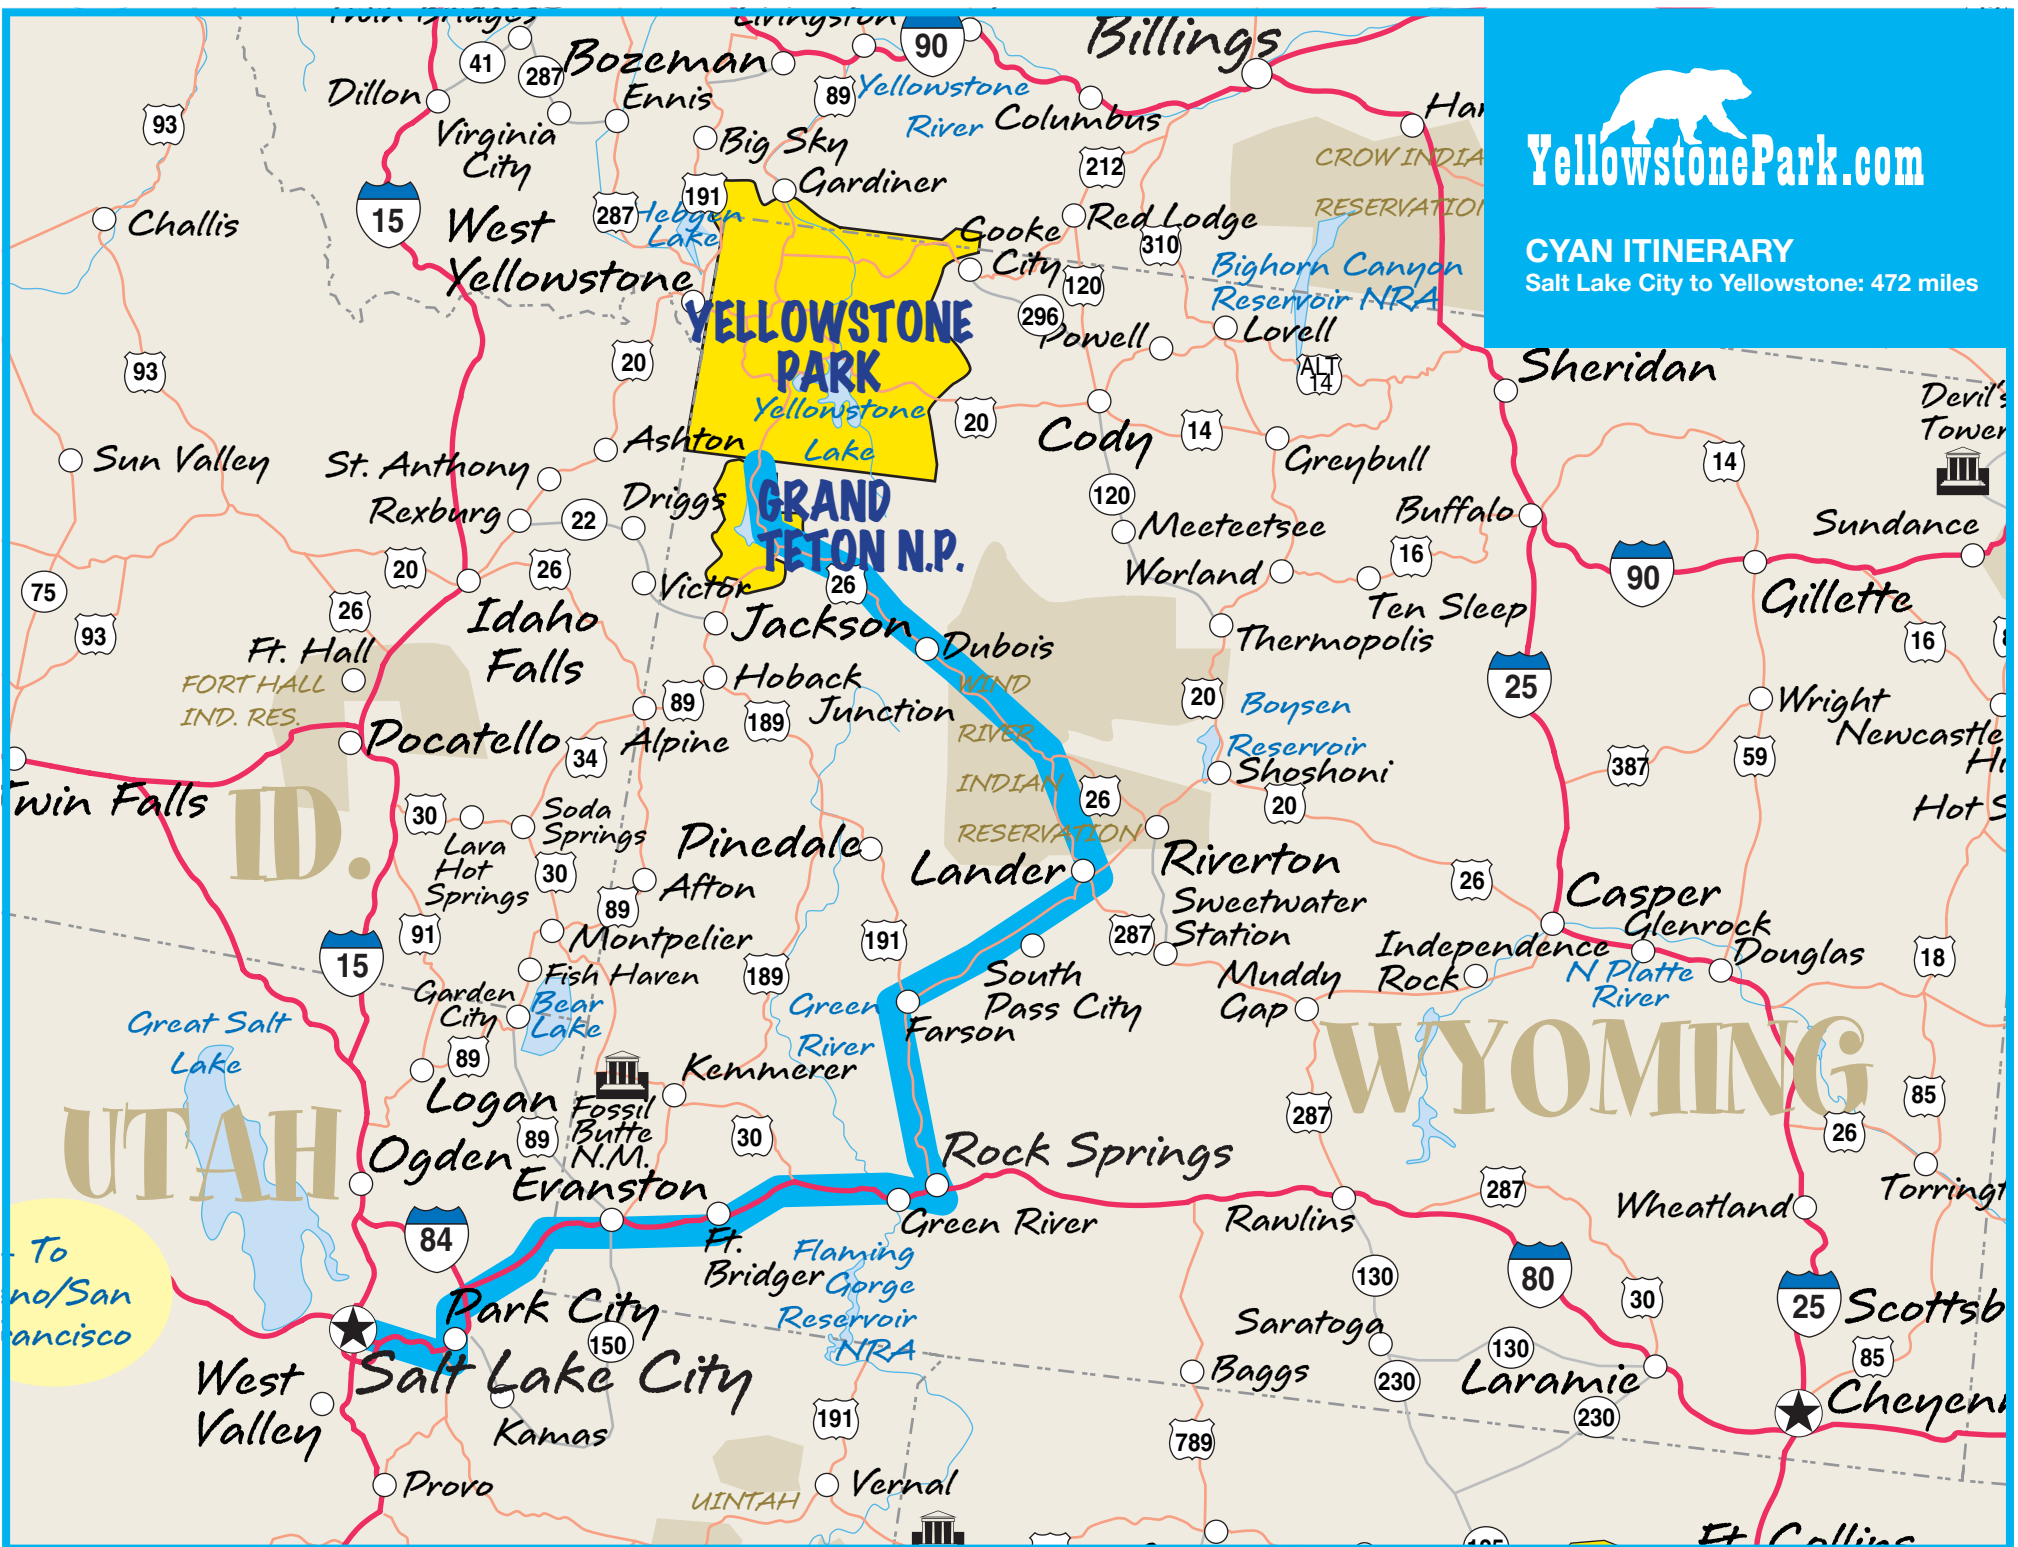

YellowstonePark.com

CYAN ITINERARY

Salt Lake City to Yellowstone: 472 miles

To Reno/San Francisco